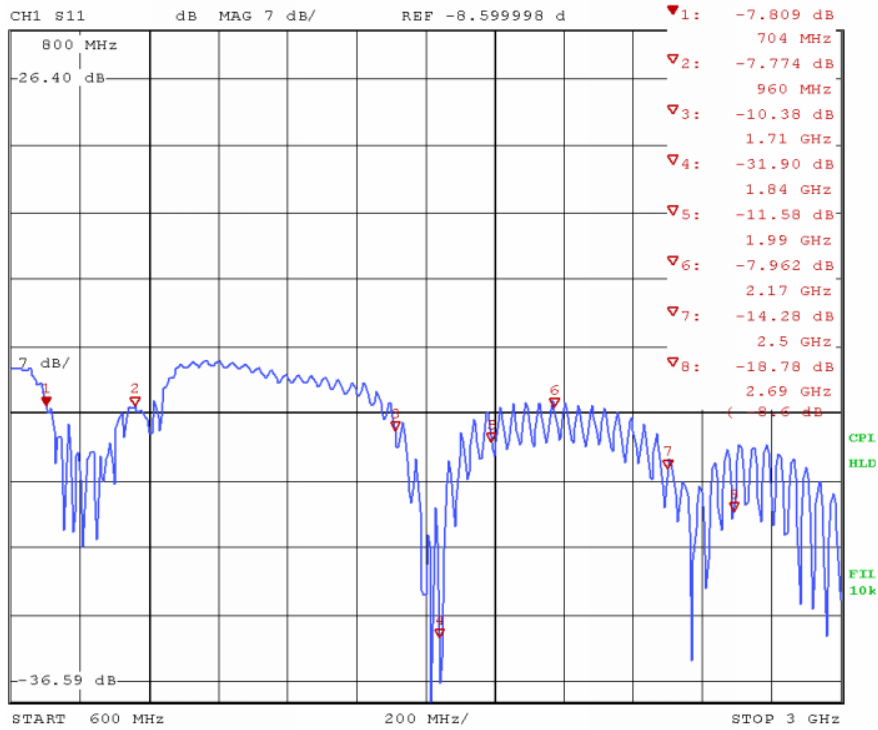

Antenna-Roof-2L

Return Loss & VSWR

LTE Main Antenna

Antenna Return Loss